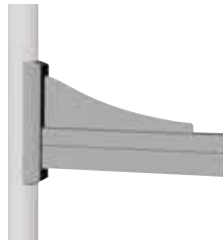

Certain arm models are available in more than one size. The code for the selected arm must be included when ordering the luminaire.

POST TOP

A001

STRAIGHT ARM

A002 (12")
A003 (18")
A004 (24")

STRAIGHT ARM WITH STRAND

A005 (18")
A006 (21")

STRAIGHT ARM WITH ROUNDED UNDER DECO

A007 (18")

STRAIGHT ARM WITH SLANTED UNDER DECO

A008 (18")

STRAIGHT ARM WITH ROUNDED OVER DECO

A009 (18")

STRAIGHT ARM WITH SLANTED OVER DECO

A010 (18")

SHEPHERD'S HOOK WITH 1 RING

A011 (18")

SHEPHERD'S HOOK WITH 2 RINGS

A012 (18")
A013 (24")

SHEPHERD'S HOOK WITH 2 ARMS

A014 (18")
A015 (24")

SHEPHERD'S HOOK STRAIGHT IN POLE

A016 (18")
A017 (24")

FLIPPED SHEPHERD'S
HOOK 1 RING

A018 (18")

FLIPPED SHEPHERD'S
HOOK 2 RINGS

A019 (18")

FLIPPED SHEPHERD'S
HOOK 2 ARMS

A020 (18")

STRAIGHT TRAFFIC
ARM