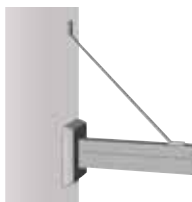

A022 (12")
A023 (18")
A024 (24")

TRAFFIC ARM WITHOUT
BACK FINIAL

A026 (48")

TRAFFIC ARM WITH
BACK FINIAL

A027 (48")

WALLMOUNTED

STRAIGHT ARM

W001

STRAIGHT ARM
WITH STRAND

W002 (18")

SHEPHERD'S HOOK

W003 (18")
W004 (24")

REVERSE SHEPHERD'S
HOOK

W005 (18")

ALUMINUM POLES

SURFACE MOUNTED