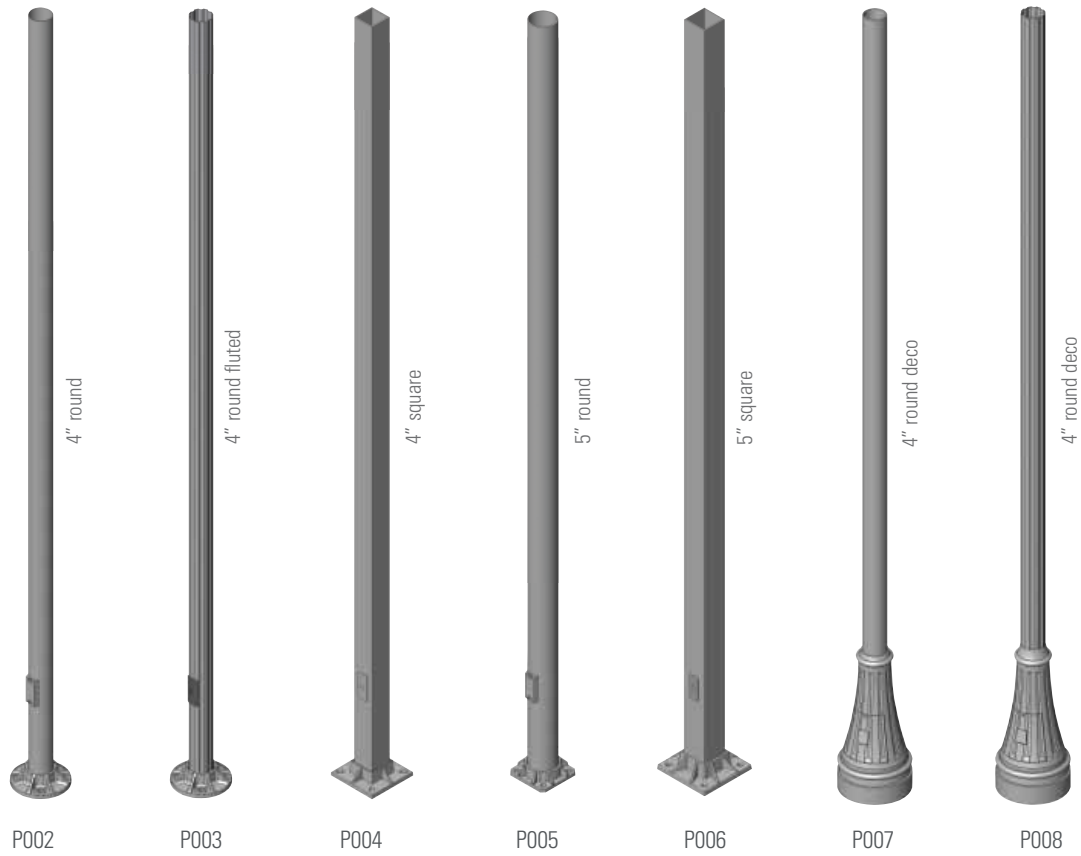

STRAIGHT ARM
WITH STRAND

W002 (18")

SHEPHERD'S HOOK

W003 (18")
W004 (24")

REVERSE SHEPHERD'S
HOOK

W005 (18")

ALUMINUM POLES

SURFACE MOUNTED

DECORATIVE (BASE INCLUDED)

	Surface	Surface	Surface	Surface	Surface	Decorative	Decorative
SUGGESTED MAX. HEIGHT	20'	20'	20'	25'	25'	20'	20'
BASE COVER	B01, B02, B03, B04, B05, B06	B01, B02, B03, B04, B05, B06	B07	B01, B06	B07	Included	Included