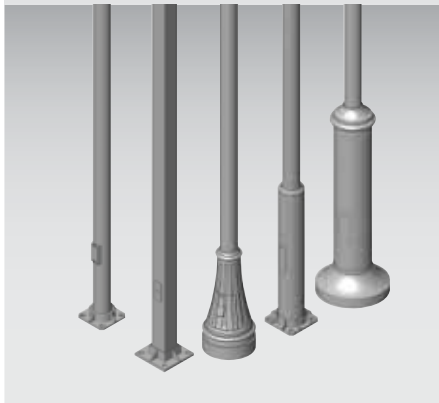

DIVERSIFIED
ARCHITECTURAL LIGHTING

POLES, ARMS & BASES

Diversified poles, arms and bases are constructed of high quality aluminum components. The decorative bases and arm supports are solid castings resistant to harsh, high traffic environments. A wide breadth of styles, models and sizes are available to complement any project's environment.

ARMS 04

BASES 06

POLES 06

POLE & WALL MOUNTED ARMS

With a short or a long reach, with or without decorative accents, there are enough arm options available to accommodate any architectural project.

All arm castings are constructed of rugged cast aluminum for a maximum strength and structural integrity. The luminaire is either welded or bolted onto the arm, depending on the type of fixture.

Certain arm models are available in more than one size. The code for the selected arm must be included when ordering the luminaire.

POST TOP

A001

STRAIGHT ARM

A002 (12")
A003 (18")
A004 (24")

STRAIGHT ARM WITH STRAND

A010 (18")

SHEPHERD'S HOOK WITH 1 RING

A011 (18")

SHEPHERD'S HOOK WITH 2 RINGS

A012 (18")
A013 (24")

SHEPHERD'S HOOK WITH 2 ARMS

A014 (18")
A015 (24")

SHEPHERD'S HOOK STRAIGHT IN POLE