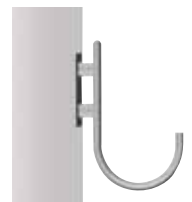

STRAIGHT ARM
WITH STRAND

W002 (18")

SHEPHERD'S HOOK

W003 (18")
W004 (24")

REVERSE SHEPHERD'S
HOOK

W005 (18")

ALUMINUM POLES

SURFACE MOUNTED

DECORATIVE (BASE INCLUDED)

	Surface	Surface	Surface	Surface	Surface	Decorative	Decorative
SUGGESTED MAX. HEIGHT	20'	20'	20'	25'	25'	20'	20'
BASE COVER	B01, B02, B03, B04, B05, B06	B01, B02, B03, B04, B05, B06	B07	B01, B06	B07	Included	Included

CAST ALUMINUM DECORATIVE BASES

B01	B02	B03	B04
Round base	Round base	Round base	Octagonal base
Width: 11", 12"	Width: 11"	Width: 11"	Width: 13"
Height: 4", 4.5"	Height: 9.5"	Height: 24"	Height: 28"
Opening: 4", 5"	Opening: 4"	Opening: 4"	Opening: 4"