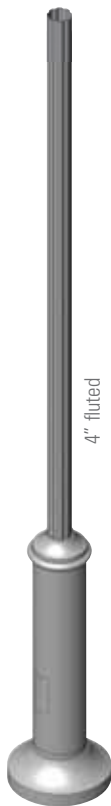

4" fluted

P011