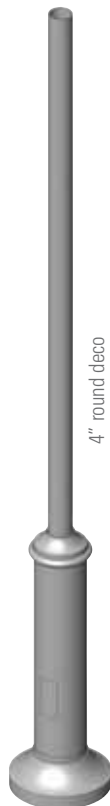

4" round deco

P010